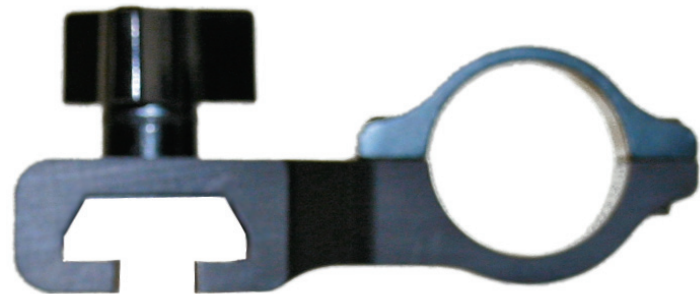

THE RIFLE CAM SCOPE MOUNT KIT

**SCOPE ATTACHMENT
KITS ARE SOLD
SEPARATELY AS NEEDED**

Available in both 1 inch scope rings and 30 mm scope rings for mounting your RIFLE CAM. Offering convenience, these Scope Mount Kits are sold separately so hunters do not have to remove THE RIFLE CAM Scope Ring hardware each time they wish to attach THE RIFLE CAM to their various other weapons. Purchase Scope Mount Kits for each of your weapons, for the ease and freedom of filming your hunts.

Each Scope Mount Kit comes with 2 additional Camera Thumb Screws & Camera Stabilizer Strap.

For more information call:

800-416-5285

Or visit our website at:

www.theriflecam.com

The Rifle Cam Scope Mount Kits

RETAIL PRICE $29.95